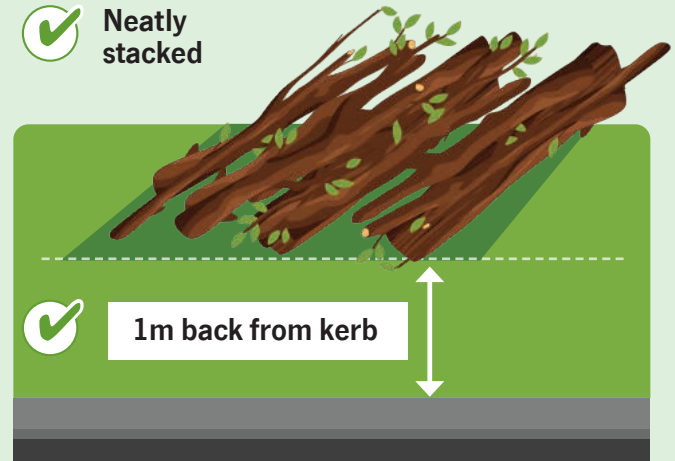

- ✓ 30cm in diameter and split in half

- ✓ Up to 1.5m

- ✓ Neatly stacked

The following items **WILL NOT** be collected:

- ✗ Bags or boxes of leaves/grass clippings
- ✗ Dug out lawn
- ✗ General waste, junk or white goods
- ✗ Loose leaves/grass clippings
- ✗ Please do not present more than 2 cubic metres
- ✗ Sand or soil materials
- ✗ Stumps or palm logs
- ✗ Weeds and root materials