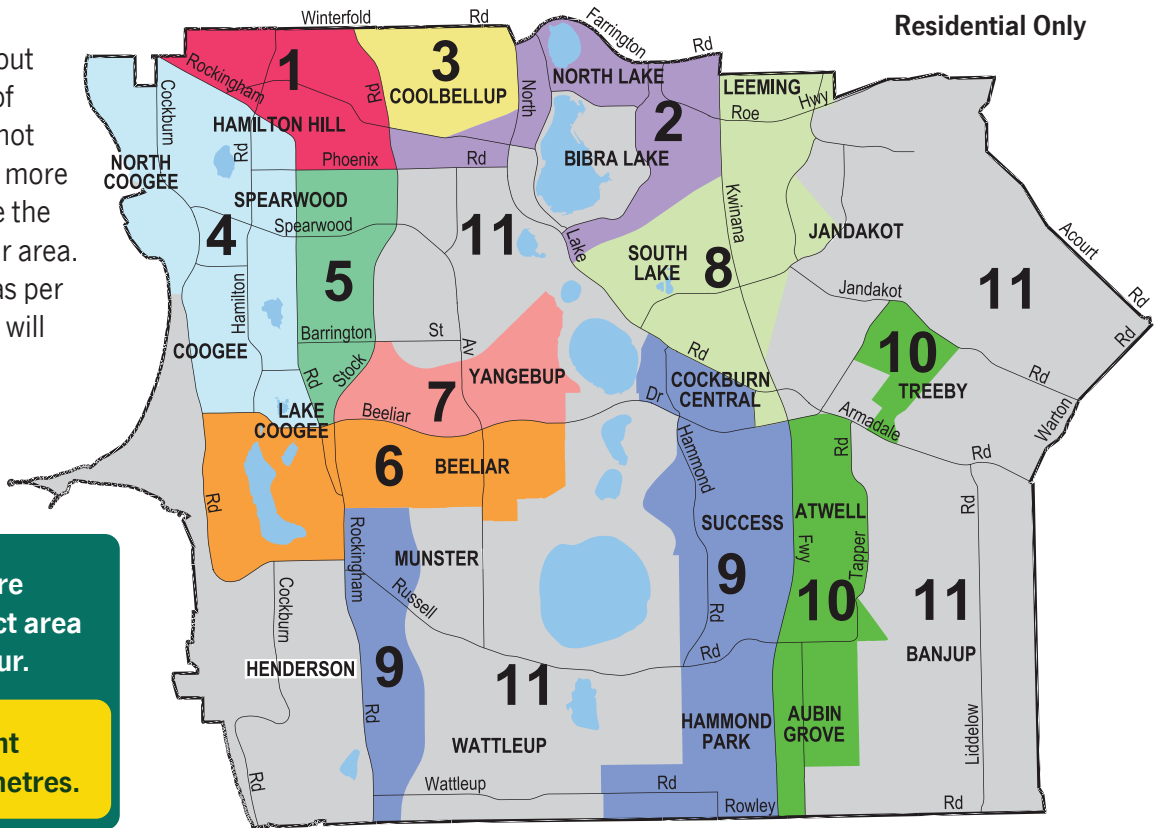

# Hard Waste & Garden Organics Verge Collection

Place all verge material out by 6am on the Monday of the collection week. Do not place verge material out more than **THREE** days before the collection begins for your area. Separating your waste, as per picture on the next page will help us recycle.

**Please ensure you are aware of your correct area by number and colour.**

**Please do not present more than 2 cubic metres.**

Area	Collection 1		Collection 2	
	Hard Waste 1 - 2024	Garden Organics 1 - 2024	Hard Waste 2 - 2025	Garden Organics 2 - 2025
Week Starting				
1	8 July	14 October	30 December	28 April
2	15 July	21 October	6 January	5 May
3	29 July	28 October	20 January	12 May
4	5 August	4 November	27 January	19 May
5	12 August	11 November	10 February	26-May
6	19 August	18 November	17 February	2 June
7	26 August	25 November	3 March	9 June
8	2 September	2 December	10 March	16 June
9	16 September	9 December	24 March	23 June
10	23 September	16 December	31 March	30 June
11	Rural Collections will commence 30 September 2024 and 14 April 2025.			